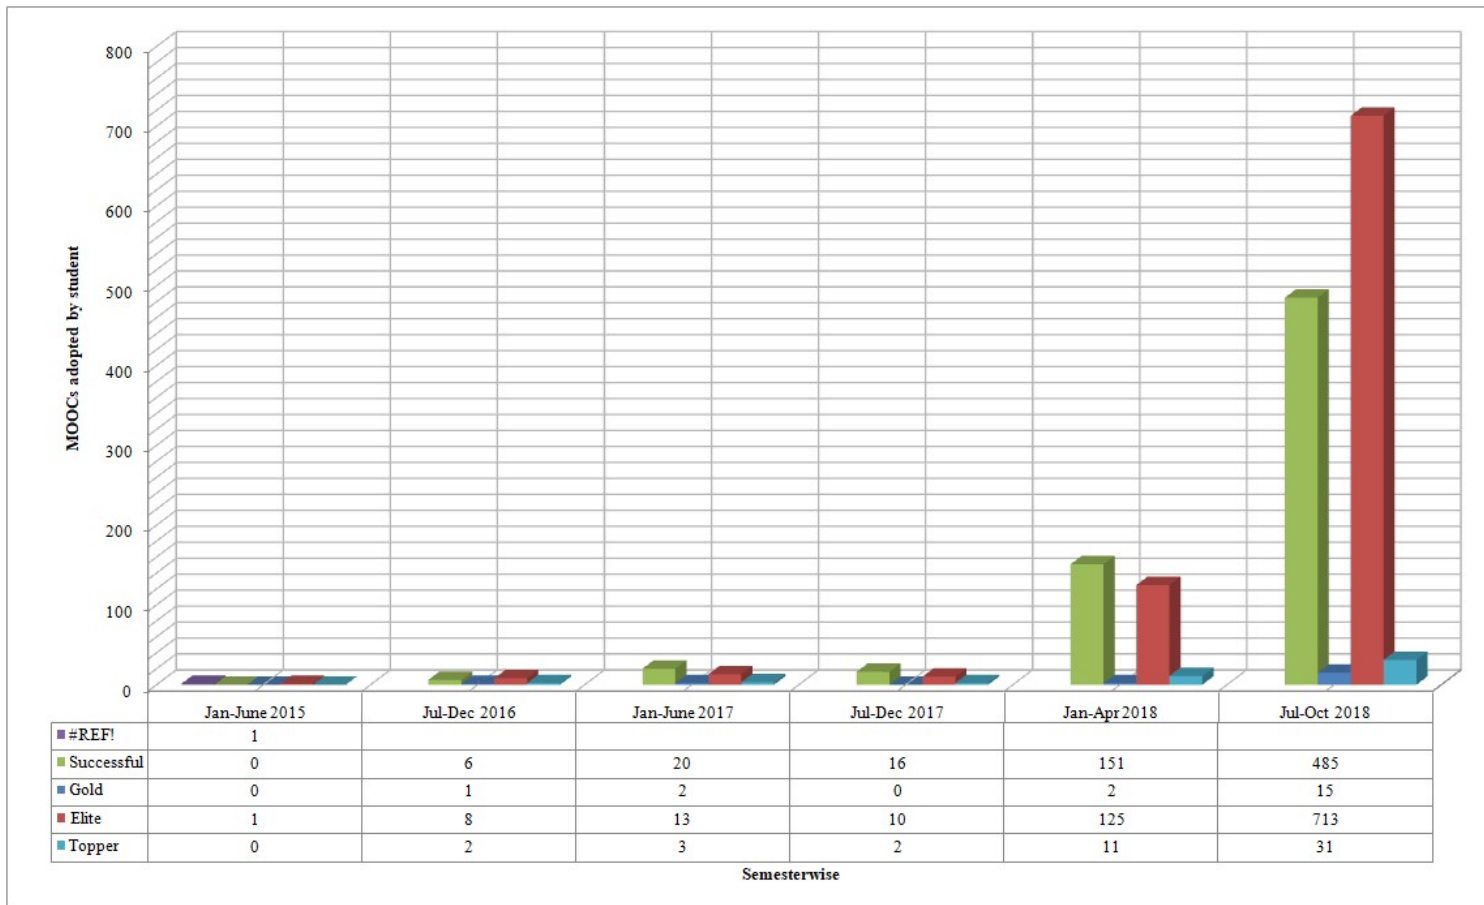

MOOCs ADOPTED BY STUDENTS

DEPARTMENT WISE ANALYSIS OF NPTEL DATA

	July-Oct'17		Jan-April'18		July-Oct'18		Jan-April'19		July-Oct'19	
	Appeared	Qualified	Appeared	Qualified	Appeared	Qualified	Appeared	Qualified	Appeared	Qualified
IT	2	2	50	44	68	62	20	15		17
CSE	5	5	120	112	197	185	125	118		28
ECE	5	4	40	35	262	237	63	59		48
AEIE	0	0	16	16	42	38	10	8		4
EE	1	1	18	14	170	137	42	38		29
ME	2	2	12	6	148	135	57	35		31
CE	0	0	23	22	155	132	18	11		10