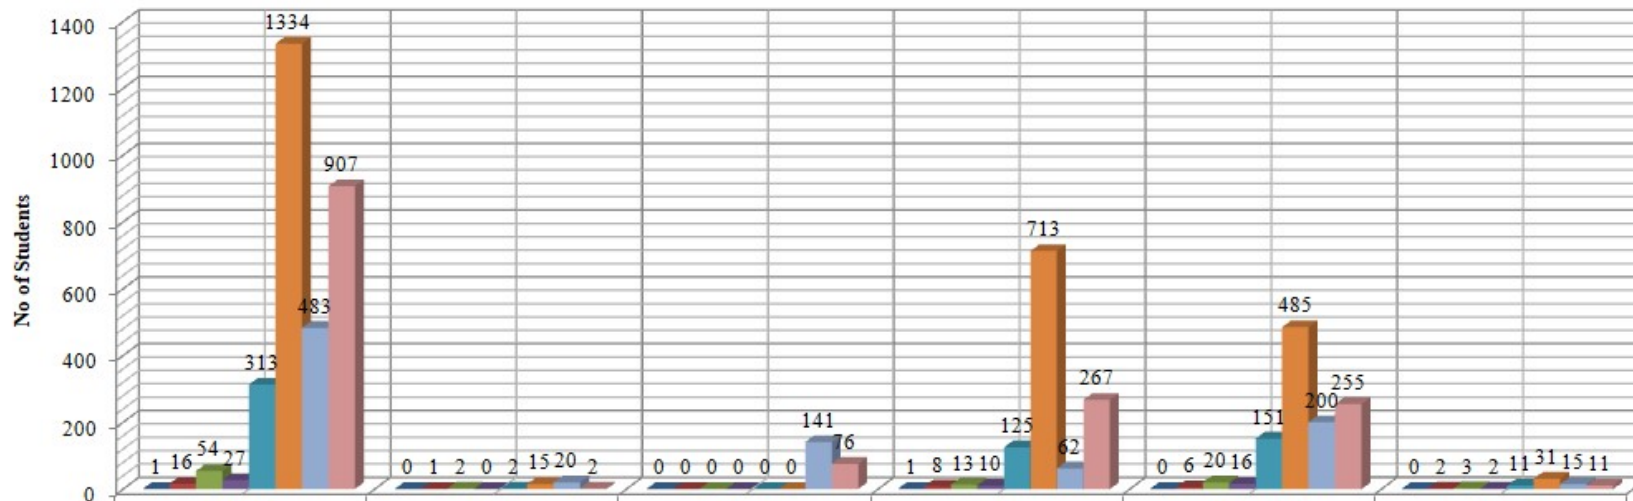

NPTEL SUCCESS ANALYSIS

	Present	Gold	Silver	Elite	Successful	Topper
■ Jan-June 2015	1	0	0	1	0	0
■ Jul-Dec 2016	16	1	0	8	6	2
■ Jan-June 2017	54	2	0	13	20	3
■ Jul-Dec 2017	27	0	0	10	16	2
■ Jan-Apr 2018	313	2	0	125	151	11
■ Jul-Oct 2018	1334	15	0	713	485	31
■ Jan-Apr 2019	483	20	141	62	200	15
■ July-Dec 2019	907	2	76	267	255	11