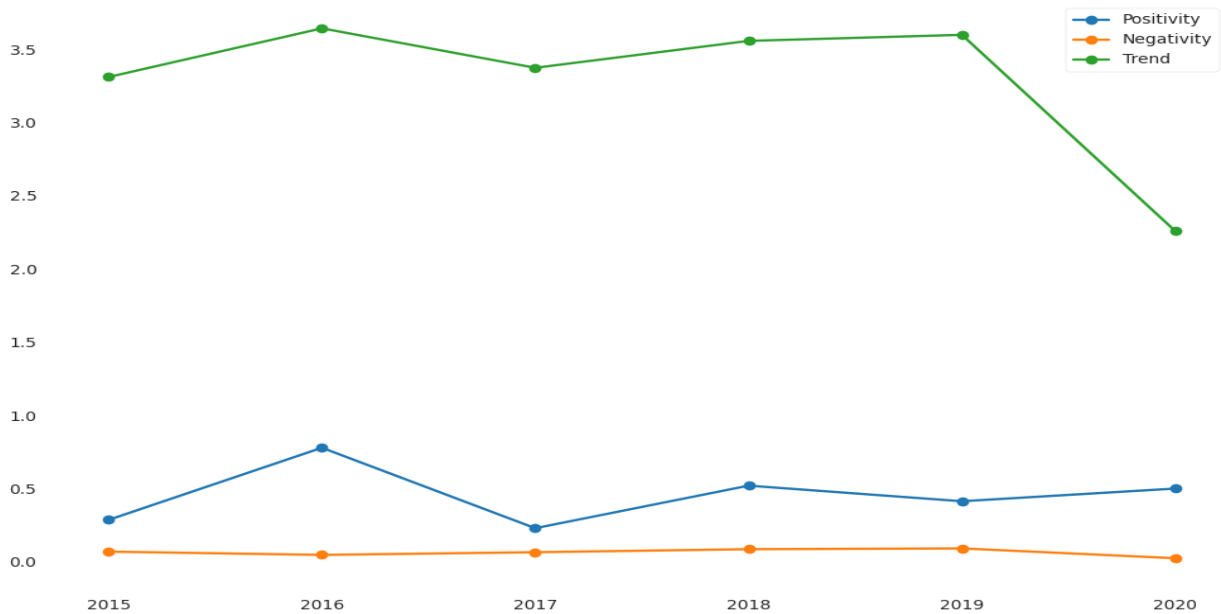

Year Wise Sentiment Trend