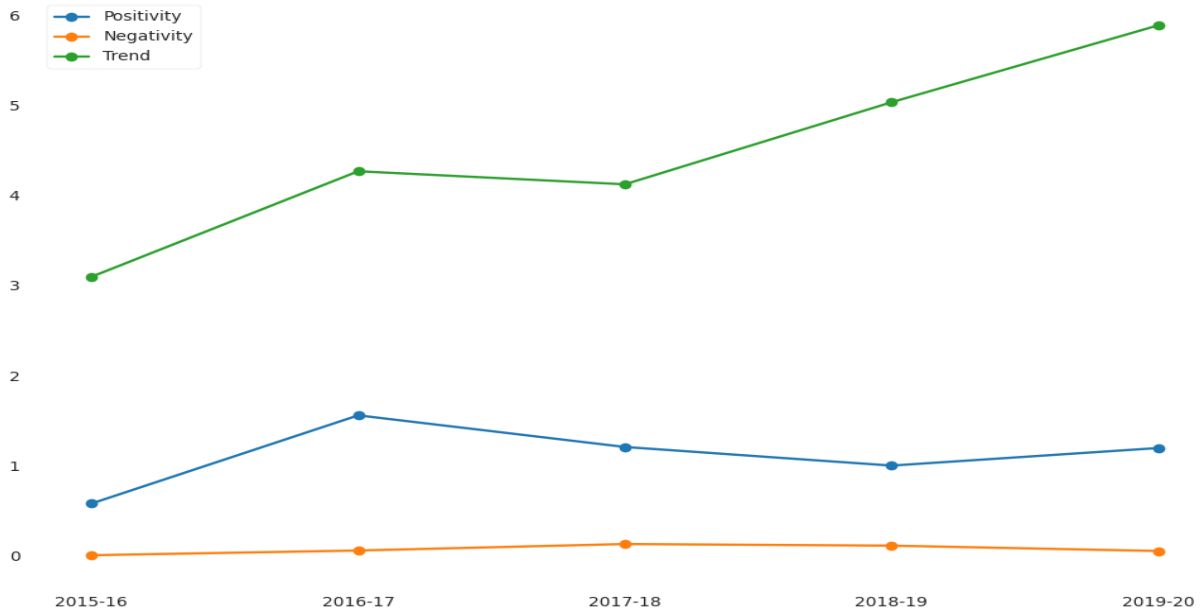

Year Wise Sentiment Trend

Pijush Pal Roy
DIRECTOR
Dr. B. C. Roy Engineering College
DURGAPUR