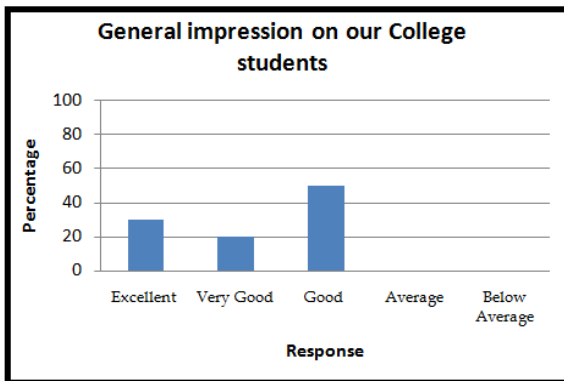

## EMPLOYERS' FEEDBACK (2019-2020)

  
 Pijush Pal Roy  
 DIRECTOR  
 Dr. B. C. Roy Engineering College  
 DURGAPUR

  
 Pijush Pal Roy  
 DIRECTOR  
 Dr. B. C. Roy Engineering College  
 DURGAPUR

  
 Pijush Pal Roy  
 DIRECTOR  
 Dr. B. C. Roy Engineering College  
 DURGAPUR