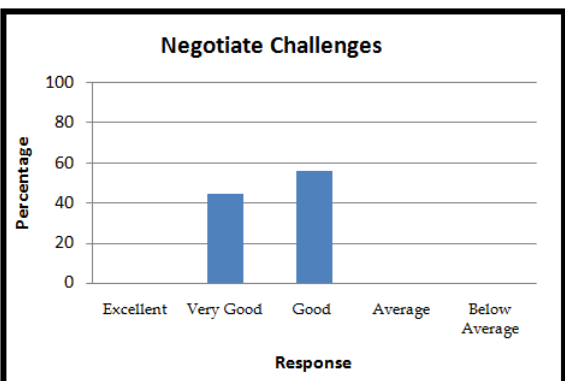

## EMPLOYERS' FEEDBACK (2019-2020)

  
 Pijush Pal Roy  
 DIRECTOR  
 Dr. B. C. Roy Engineering College  
 DURGAPUR

  
 Pijush Pal Roy  
 DIRECTOR  
 Dr. B. C. Roy Engineering College  
 DURGAPUR

  
 Pijush Pal Roy  
 DIRECTOR  
 Dr. B. C. Roy Engineering College  
 DURGAPUR