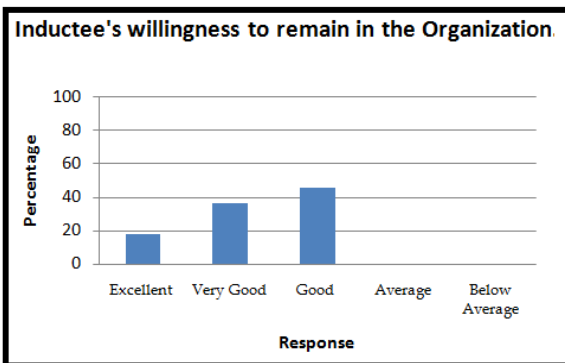

## EMPLOYERS' FEEDBACK (2019-2020)

  
 Pijush Pal Roy  
 DIRECTOR  
 Dr. B. C. Roy Engineering College  
 DURGAPUR

  
 Pijush Pal Roy  
 DIRECTOR  
 Dr. B. C. Roy Engineering College  
 DURGAPUR

  
 Pijush Pal Roy  
 DIRECTOR  
 Dr. B. C. Roy Engineering College  
 DURGAPUR