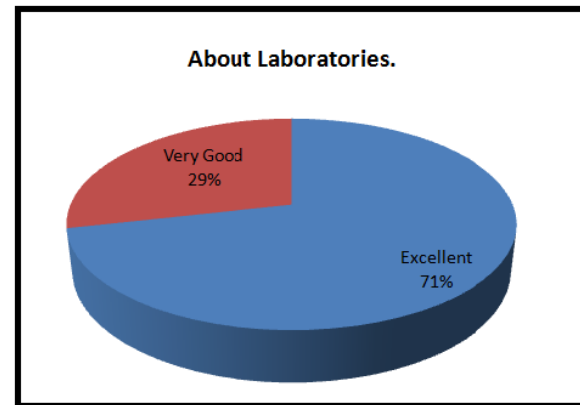

## EMPLOYERS' FEEDBACK (2019-2020)

  
 Pijush Pal Roy  
 DIRECTOR  
 Dr. B. C. Roy Engineering College  
 DURGAPUR

  
 Pijush Pal Roy  
 DIRECTOR  
 Dr. B. C. Roy Engineering College  
 DURGAPUR

  
 Pijush Pal Roy  
 DIRECTOR  
 Dr. B. C. Roy Engineering College  
 DURGAPUR