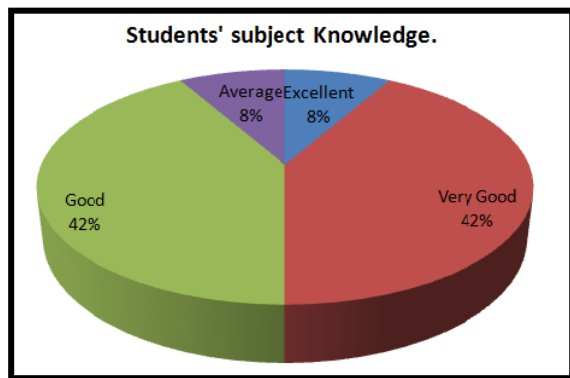

## EMPLOYERS' FEEDBACK (2019-2020)

  
 Pijush Pal Roy  
 DIRECTOR  
 Dr. B. C. Roy Engineering College  
 DURGAPUR

  
 Pijush Pal Roy  
 DIRECTOR  
 Dr. B. C. Roy Engineering College  
 DURGAPUR

  
 Pijush Pal Roy  
 DIRECTOR  
 Dr. B. C. Roy Engineering College  
 DURGAPUR