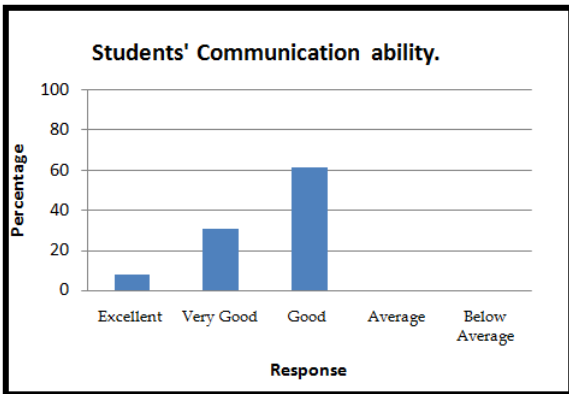

## EMPLOYERS' FEEDBACK (2019-2020)

  
 Pijush Pal Roy  
 DIRECTOR  
 Dr. B. C. Roy Engineering College  
 DURGAPUR

  
 Pijush Pal Roy  
 DIRECTOR  
 Dr. B. C. Roy Engineering College  
 DURGAPUR

  
 Pijush Pal Roy  
 DIRECTOR  
 Dr. B. C. Roy Engineering College  
 DURGAPUR