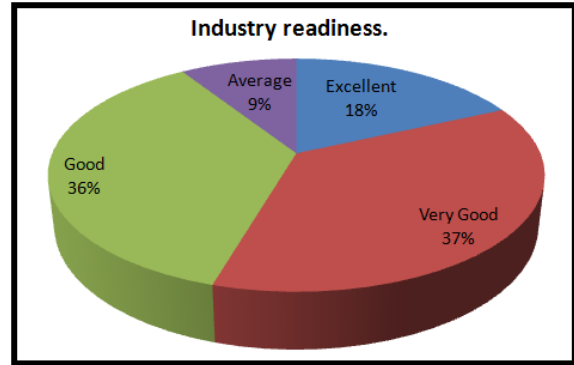

## EMPLOYERS' FEEDBACK (2019-2020)

  
 Pijush Pal Roy  
 DIRECTOR  
 Dr. B. C. Roy Engineering College  
 DURGAPUR

  
 Pijush Pal Roy  
 DIRECTOR  
 Dr. B. C. Roy Engineering College  
 DURGAPUR

  
 Pijush Pal Roy  
 DIRECTOR  
 Dr. B. C. Roy Engineering College  
 DURGAPUR