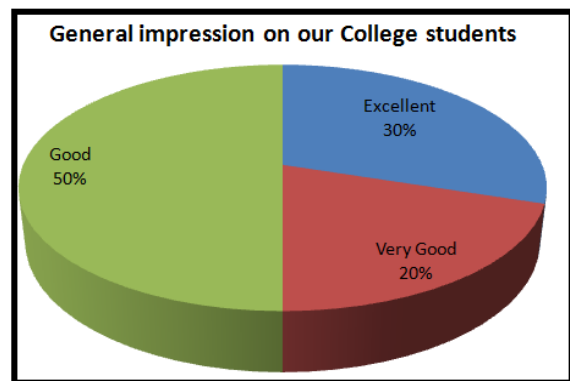

## EMPLOYERS' FEEDBACK (2019-2020)

  
 Pijush Pal Roy  
 DIRECTOR  
 Dr. B. C. Roy Engineering College  
 DURGAPUR

  
 Pijush Pal Roy  
 DIRECTOR  
 Dr. B. C. Roy Engineering College  
 DURGAPUR

  
 Pijush Pal Roy  
 DIRECTOR  
 Dr. B. C. Roy Engineering College  
 DURGAPUR