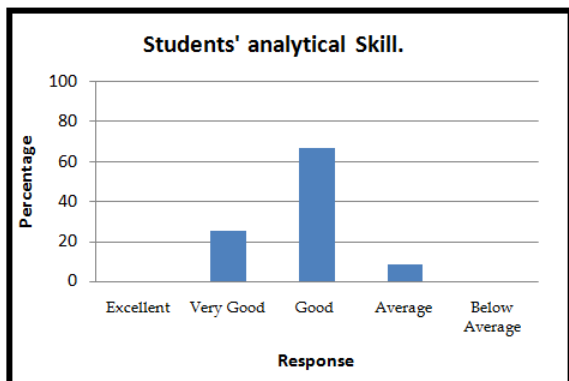

## EMPLOYERS' FEEDBACK (2019-2020)

  
 Pijush Pal Roy  
 DIRECTOR  
 Dr. B. C. Roy Engineering College  
 DURGAPUR

  
 Pijush Pal Roy  
 DIRECTOR  
 Dr. B. C. Roy Engineering College  
 DURGAPUR

  
 Pijush Pal Roy  
 DIRECTOR  
 Dr. B. C. Roy Engineering College  
 DURGAPUR