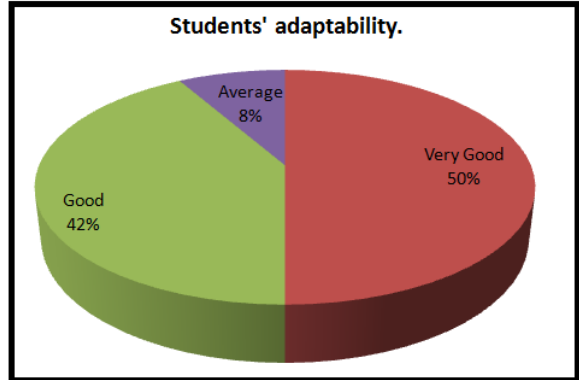

## EMPLOYERS' FEEDBACK (2019-2020)

  
 Pijush Pal Roy  
 DIRECTOR  
 Dr. B. C. Roy Engineering College  
 DURGAPUR

  
 Pijush Pal Roy  
 DIRECTOR  
 Dr. B. C. Roy Engineering College  
 DURGAPUR

  
 Pijush Pal Roy  
 DIRECTOR  
 Dr. B. C. Roy Engineering College  
 DURGAPUR