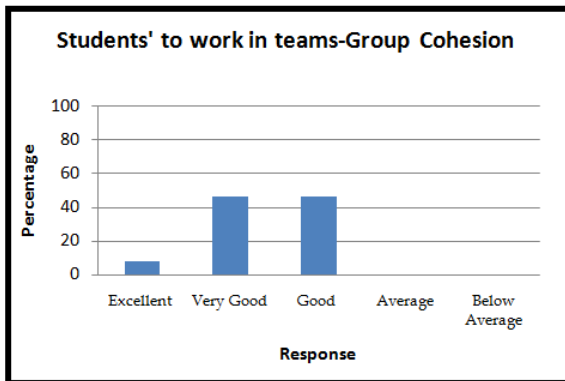

## EMPLOYERS' FEEDBACK (2019-2020)

  
 Pijush Pal Roy  
 DIRECTOR  
 Dr. B. C. Roy Engineering College  
 DURGAPUR

  
 Pijush Pal Roy  
 DIRECTOR  
 Dr. B. C. Roy Engineering College  
 DURGAPUR

  
 Pijush Pal Roy  
 DIRECTOR  
 Dr. B. C. Roy Engineering College  
 DURGAPUR