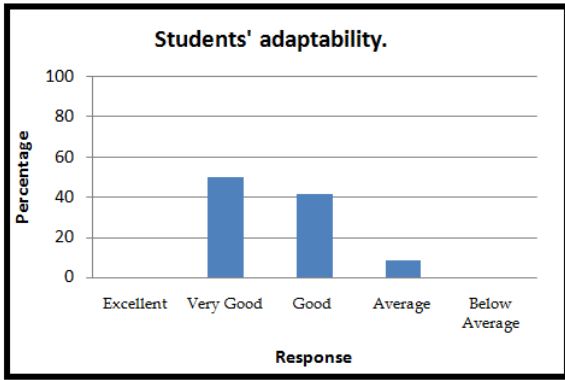

## EMPLOYERS' FEEDBACK (2019-2020)

  
 Pijush Pal Roy  
 DIRECTOR  
 Dr. B. C. Roy Engineering College  
 DURGAPUR

  
 Pijush Pal Roy  
 DIRECTOR  
 Dr. B. C. Roy Engineering College  
 DURGAPUR

  
 Pijush Pal Roy  
 DIRECTOR  
 Dr. B. C. Roy Engineering College  
 DURGAPUR