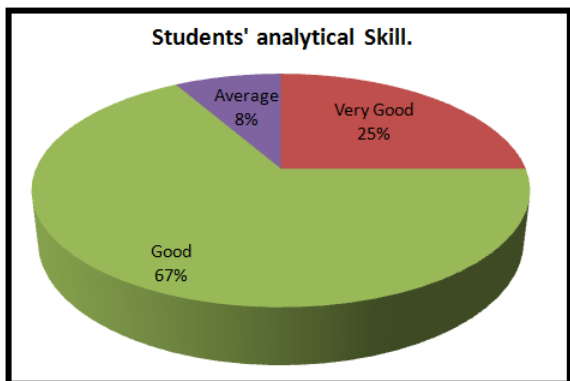

## EMPLOYERS' FEEDBACK (2019-2020)

  
 Pijush Pal Roy  
 DIRECTOR  
 Dr. B. C. Roy Engineering College  
 DURGAPUR

  
 Pijush Pal Roy  
 DIRECTOR  
 Dr. B. C. Roy Engineering College  
 DURGAPUR

  
 Pijush Pal Roy  
 DIRECTOR  
 Dr. B. C. Roy Engineering College  
 DURGAPUR