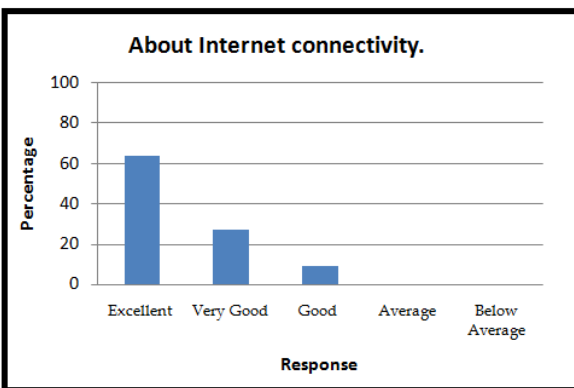

## EMPLOYERS' FEEDBACK (2019-2020)

  
 Pijush Pal Roy  
 DIRECTOR  
 Dr. B. C. Roy Engineering College  
 DURGAPUR

  
 Pijush Pal Roy  
 DIRECTOR  
 Dr. B. C. Roy Engineering College  
 DURGAPUR

  
 Pijush Pal Roy  
 DIRECTOR  
 Dr. B. C. Roy Engineering College  
 DURGAPUR