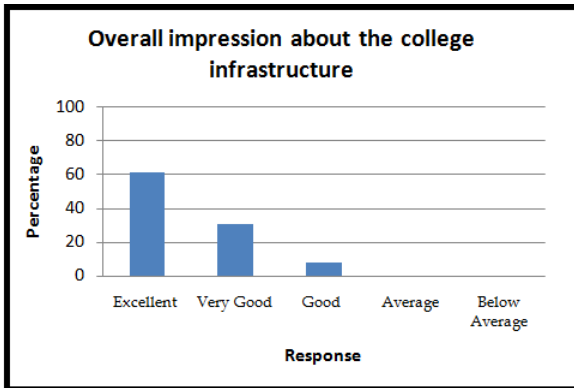

## EMPLOYERS' FEEDBACK (2019-2020)

  
 Pijush Pal Roy  
 DIRECTOR  
 Dr. B. C. Roy Engineering College  
 DURGAPUR

  
 Pijush Pal Roy  
 DIRECTOR  
 Dr. B. C. Roy Engineering College  
 DURGAPUR

  
 Pijush Pal Roy  
 DIRECTOR  
 Dr. B. C. Roy Engineering College  
 DURGAPUR