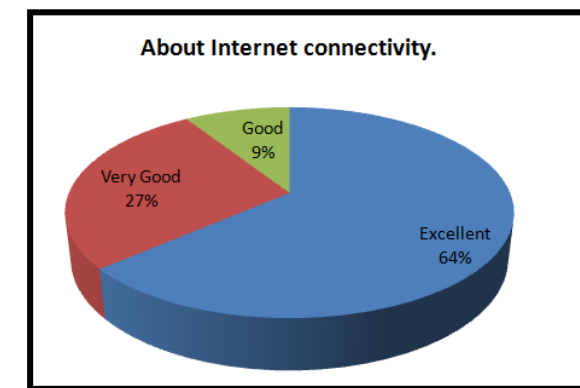

## EMPLOYERS' FEEDBACK (2019-2020)

  
 Pijush Pal Roy  
 DIRECTOR  
 Dr. B. C. Roy Engineering College  
 DURGAPUR

  
 Pijush Pal Roy  
 DIRECTOR  
 Dr. B. C. Roy Engineering College  
 DURGAPUR

  
 Pijush Pal Roy  
 DIRECTOR  
 Dr. B. C. Roy Engineering College  
 DURGAPUR