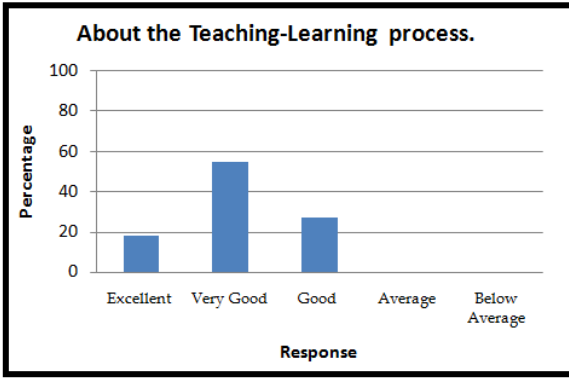

## EMPLOYERS' FEEDBACK (2019-2020)

  
 Pijush Pal Roy  
 DIRECTOR  
 Dr. B. C. Roy Engineering College  
 DURGAPUR

  
 Pijush Pal Roy  
 DIRECTOR  
 Dr. B. C. Roy Engineering College  
 DURGAPUR

  
 Pijush Pal Roy  
 DIRECTOR  
 Dr. B. C. Roy Engineering College  
 DURGAPUR