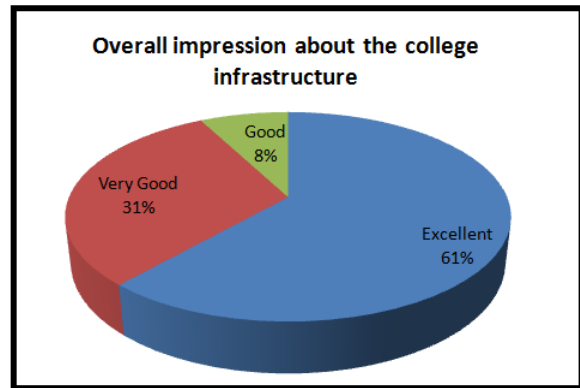

## EMPLOYERS' FEEDBACK (2019-2020)

  
 Pijush Pal Roy  
 DIRECTOR  
 Dr. B. C. Roy Engineering College  
 DURGAPUR

  
 Pijush Pal Roy  
 DIRECTOR  
 Dr. B. C. Roy Engineering College  
 DURGAPUR

  
 Pijush Pal Roy  
 DIRECTOR  
 Dr. B. C. Roy Engineering College  
 DURGAPUR