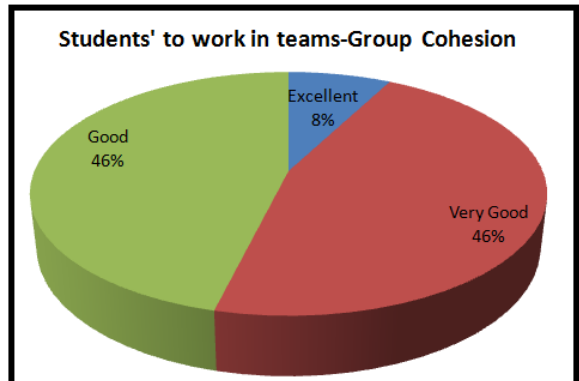

## EMPLOYERS' FEEDBACK (2019-2020)

  
 Pijush Pal Roy  
 DIRECTOR  
 Dr. B. C. Roy Engineering College  
 DURGAPUR

  
 Pijush Pal Roy  
 DIRECTOR  
 Dr. B. C. Roy Engineering College  
 DURGAPUR

  
 Pijush Pal Roy  
 DIRECTOR  
 Dr. B. C. Roy Engineering College  
 DURGAPUR