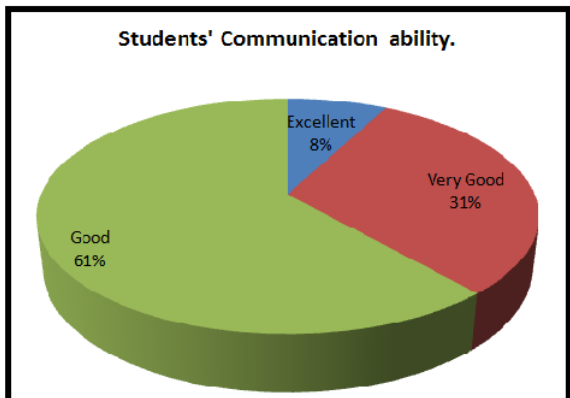

## EMPLOYERS' FEEDBACK (2019-2020)

  
 Pijush Pal Roy  
 DIRECTOR  
 Dr. B. C. Roy Engineering College  
 DURGAPUR

  
 Pijush Pal Roy  
 DIRECTOR  
 Dr. B. C. Roy Engineering College  
 DURGAPUR

  
 Pijush Pal Roy  
 DIRECTOR  
 Dr. B. C. Roy Engineering College  
 DURGAPUR