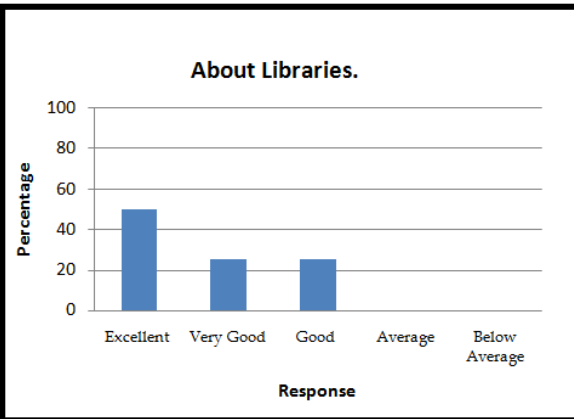

## EMPLOYERS' FEEDBACK (2019-2020)

  
 Pijush Pal Roy  
 DIRECTOR  
 Dr. B. C. Roy Engineering College  
 DURGAPUR

  
 Pijush Pal Roy  
 DIRECTOR  
 Dr. B. C. Roy Engineering College  
 DURGAPUR

  
 Pijush Pal Roy  
 DIRECTOR  
 Dr. B. C. Roy Engineering College  
 DURGAPUR