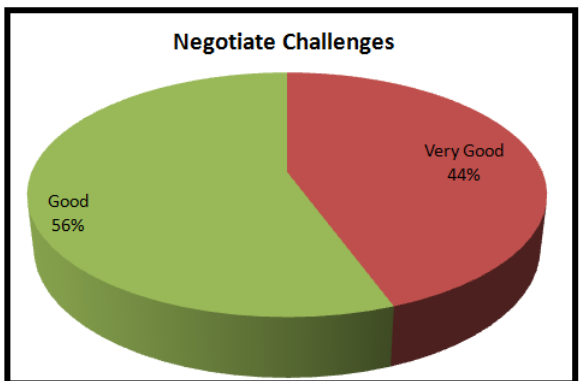

## EMPLOYERS' FEEDBACK (2019-2020)

  
 Pijush Pal Roy  
 DIRECTOR  
 Dr. B. C. Roy Engineering College  
 DURGAPUR

  
 Pijush Pal Roy  
 DIRECTOR  
 Dr. B. C. Roy Engineering College  
 DURGAPUR

  
 Pijush Pal Roy  
 DIRECTOR  
 Dr. B. C. Roy Engineering College  
 DURGAPUR