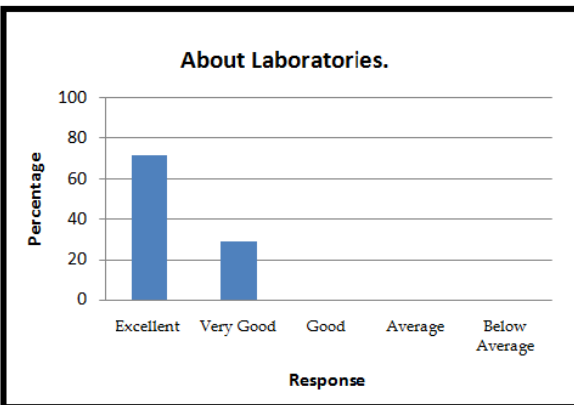

## EMPLOYERS' FEEDBACK (2019-2020)

  
 Pijush Pal Roy  
 DIRECTOR  
 Dr. B. C. Roy Engineering College  
 DURGAPUR

  
 Pijush Pal Roy  
 DIRECTOR  
 Dr. B. C. Roy Engineering College  
 DURGAPUR

  
 Pijush Pal Roy  
 DIRECTOR  
 Dr. B. C. Roy Engineering College  
 DURGAPUR