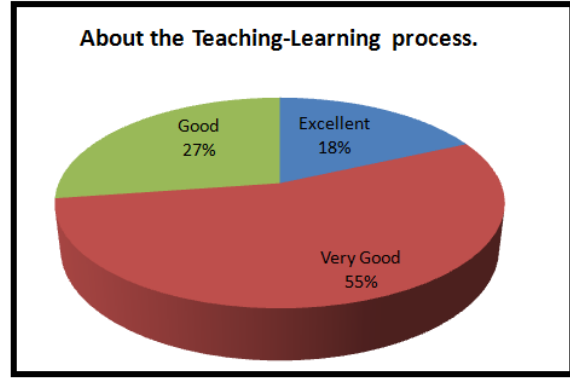

## EMPLOYERS' FEEDBACK (2019-2020)

  
 Pijush Pal Roy  
 DIRECTOR  
 Dr. B. C. Roy Engineering College  
 DURGAPUR

  
 Pijush Pal Roy  
 DIRECTOR  
 Dr. B. C. Roy Engineering College  
 DURGAPUR

  
 Pijush Pal Roy  
 DIRECTOR  
 Dr. B. C. Roy Engineering College  
 DURGAPUR