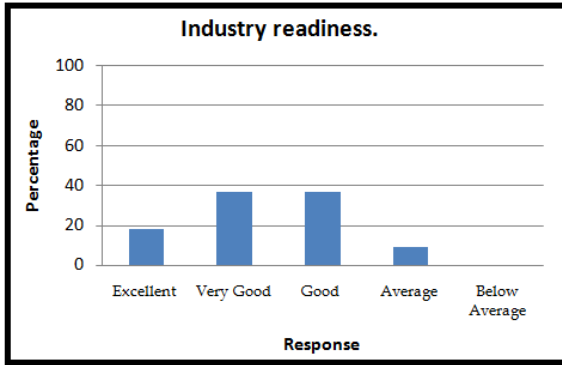

## EMPLOYERS' FEEDBACK (2019-2020)

  
 Pijush Pal Roy  
 DIRECTOR  
 Dr. B. C. Roy Engineering College  
 DURGAPUR

  
 Pijush Pal Roy  
 DIRECTOR  
 Dr. B. C. Roy Engineering College  
 DURGAPUR

  
 Pijush Pal Roy  
 DIRECTOR  
 Dr. B. C. Roy Engineering College  
 DURGAPUR