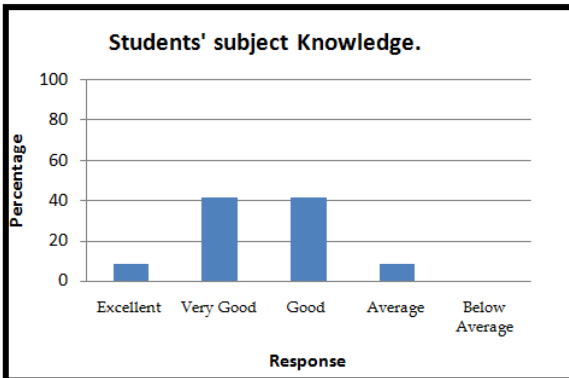

## EMPLOYERS' FEEDBACK (2019-2020)

  
 Pijush Pal Roy  
 DIRECTOR  
 Dr. B. C. Roy Engineering College  
 DURGAPUR

  
 Pijush Pal Roy  
 DIRECTOR  
 Dr. B. C. Roy Engineering College  
 DURGAPUR

  
 Pijush Pal Roy  
 DIRECTOR  
 Dr. B. C. Roy Engineering College  
 DURGAPUR