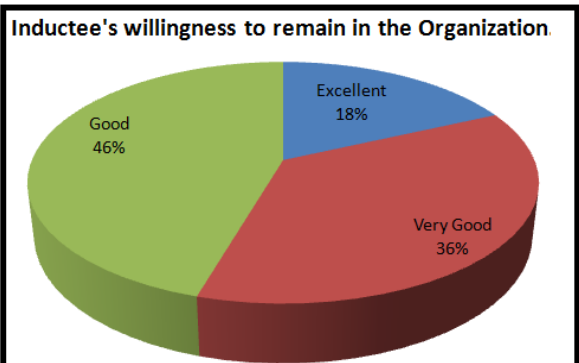

## EMPLOYERS' FEEDBACK (2019-2020)

  
 Pijush Pal Roy  
 DIRECTOR  
 Dr. B. C. Roy Engineering College  
 DURGAPUR

  
 Pijush Pal Roy  
 DIRECTOR  
 Dr. B. C. Roy Engineering College  
 DURGAPUR

  
 Pijush Pal Roy  
 DIRECTOR  
 Dr. B. C. Roy Engineering College  
 DURGAPUR