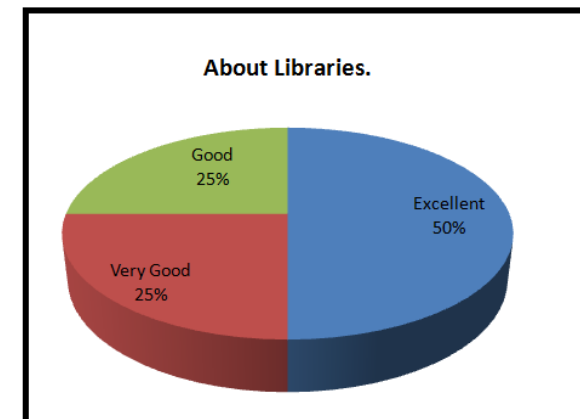

## EMPLOYERS' FEEDBACK (2019-2020)

  
 Pijush Pal Roy  
 DIRECTOR  
 Dr. B. C. Roy Engineering College  
 DURGAPUR

  
 Pijush Pal Roy  
 DIRECTOR  
 Dr. B. C. Roy Engineering College  
 DURGAPUR

  
 Pijush Pal Roy  
 DIRECTOR  
 Dr. B. C. Roy Engineering College  
 DURGAPUR