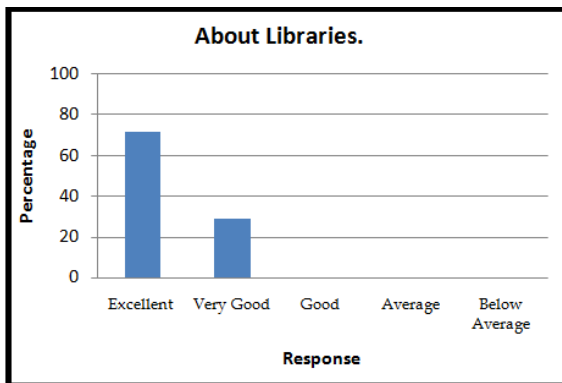

EMPLOYERS' FEEDBACK (2018-2019)

Pijush Pal Roy
DIRECTOR
Dr. B. C. Roy Engineering College
DURGAPUR

 Pijush Pal Roy
 DIRECTOR
 Dr. B. C. Roy Engineering College
 DURGAPUR

Pijush Pal Roy
DIRECTOR
Dr. B. C. Roy Engineering College
DURGAPUR