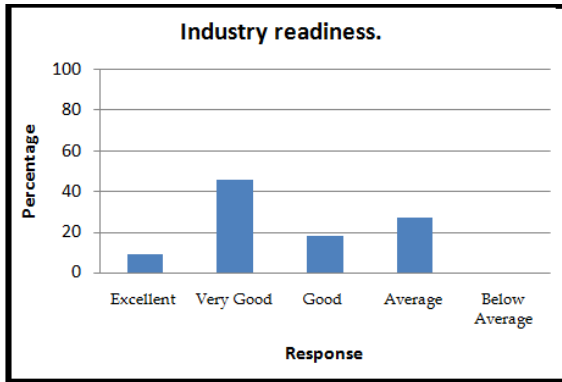

EMPLOYERS' FEEDBACK (2018-2019)

Pijush Pal Roy
DIRECTOR
Dr. B. C. Roy Engineering College
DURGAPUR

 Pijush Pal Roy
 DIRECTOR
 Dr. B. C. Roy Engineering College
 DURGAPUR

Pijush Pal Roy
DIRECTOR
Dr. B. C. Roy Engineering College
DURGAPUR