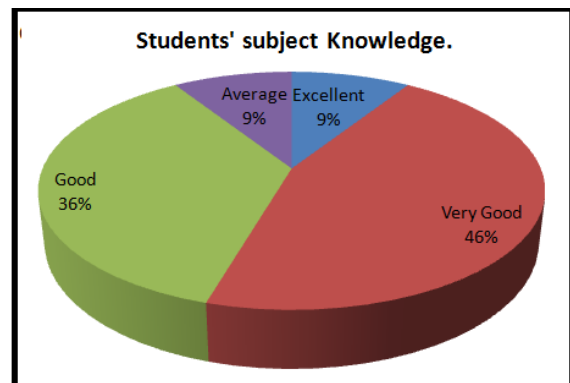

EMPLOYERS' FEEDBACK (2018-2019)

Pijush Pal Roy
DIRECTOR
Dr. B. C. Roy Engineering College
DURGAPUR

 Pijush Pal Roy
 DIRECTOR
 Dr. B. C. Roy Engineering College
 DURGAPUR

Pijush Pal Roy
DIRECTOR
Dr. B. C. Roy Engineering College
DURGAPUR