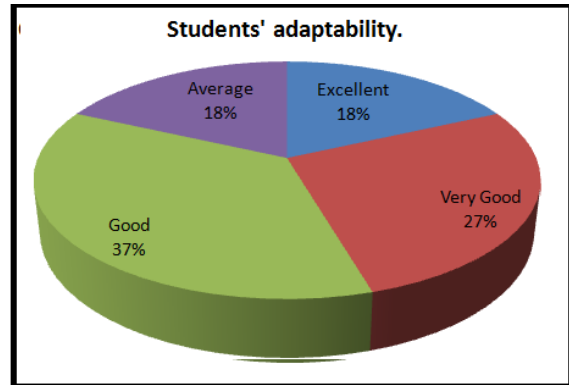

EMPLOYERS' FEEDBACK (2018-2019)

Pijush Pal Roy
DIRECTOR
Dr. B. C. Roy Engineering College
DURGAPUR

 Pijush Pal Roy
 DIRECTOR
 Dr. B. C. Roy Engineering College
 DURGAPUR

Pijush Pal Roy
DIRECTOR
Dr. B. C. Roy Engineering College
DURGAPUR