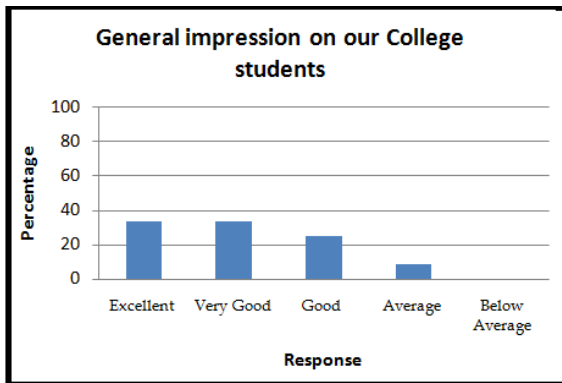

EMPLOYERS' FEEDBACK (2018-2019)

Pijush Pal Roy
DIRECTOR
Dr. B. C. Roy Engineering College
DURGAPUR

 Pijush Pal Roy
 DIRECTOR
 Dr. B. C. Roy Engineering College
 DURGAPUR

Pijush Pal Roy
DIRECTOR
Dr. B. C. Roy Engineering College
DURGAPUR