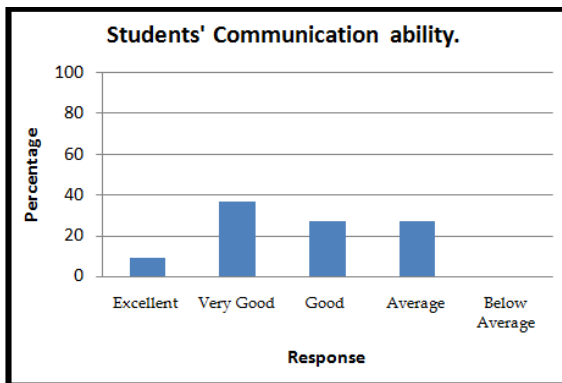

EMPLOYERS' FEEDBACK (2018-2019)

Pijush Pal Roy
DIRECTOR
Dr. B. C. Roy Engineering College
DURGAPUR

 Pijush Pal Roy
 DIRECTOR
 Dr. B. C. Roy Engineering College
 DURGAPUR

Pijush Pal Roy
DIRECTOR
Dr. B. C. Roy Engineering College
DURGAPUR