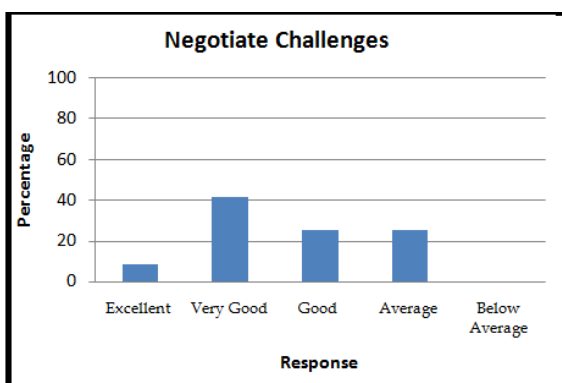

EMPLOYERS' FEEDBACK (2018-2019)

Pijush Pal Roy
DIRECTOR
Dr. B. C. Roy Engineering College
DURGAPUR

 Pijush Pal Roy
 DIRECTOR
 Dr. B. C. Roy Engineering College
 DURGAPUR

Pijush Pal Roy
DIRECTOR
Dr. B. C. Roy Engineering College
DURGAPUR