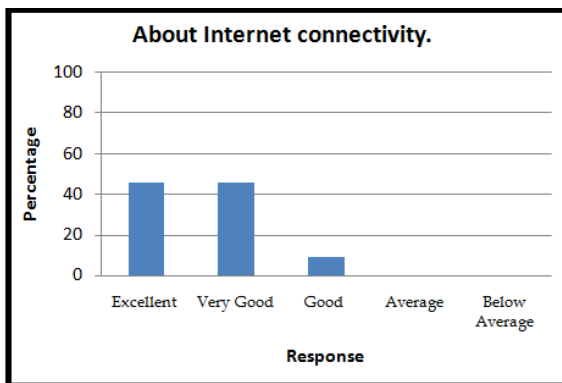

EMPLOYERS' FEEDBACK (2018-2019)

Pijush Pal Roy
DIRECTOR
Dr. B. C. Roy Engineering College
DURGAPUR

 Pijush Pal Roy
 DIRECTOR
 Dr. B. C. Roy Engineering College
 DURGAPUR

Pijush Pal Roy
DIRECTOR
Dr. B. C. Roy Engineering College
DURGAPUR