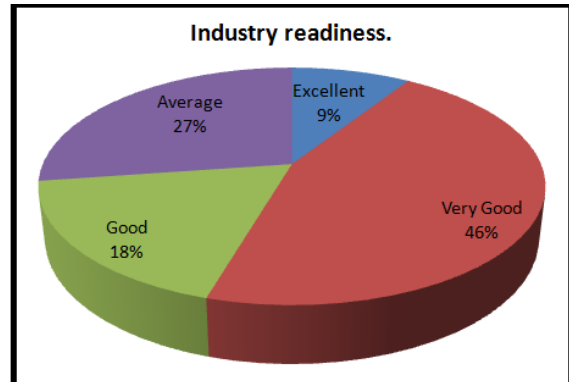

EMPLOYERS' FEEDBACK (2018-2019)

Pijush Pal Roy
DIRECTOR
Dr. B. C. Roy Engineering College
DURGAPUR

 Pijush Pal Roy
 DIRECTOR
 Dr. B. C. Roy Engineering College
 DURGAPUR

Pijush Pal Roy
DIRECTOR
Dr. B. C. Roy Engineering College
DURGAPUR