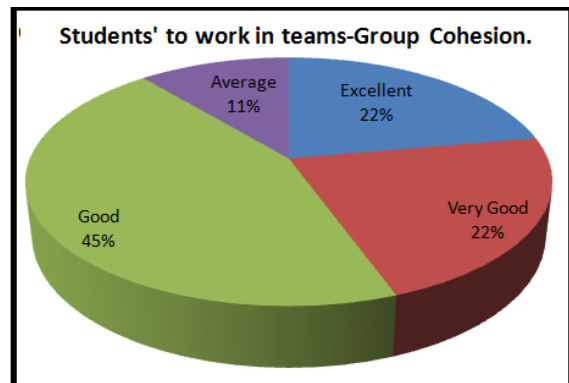

EMPLOYERS' FEEDBACK (2018-2019)

Pijush Pal Roy
DIRECTOR
Dr. B. C. Roy Engineering College
DURGAPUR

 Pijush Pal Roy
 DIRECTOR
 Dr. B. C. Roy Engineering College
 DURGAPUR

Pijush Pal Roy
DIRECTOR
Dr. B. C. Roy Engineering College
DURGAPUR