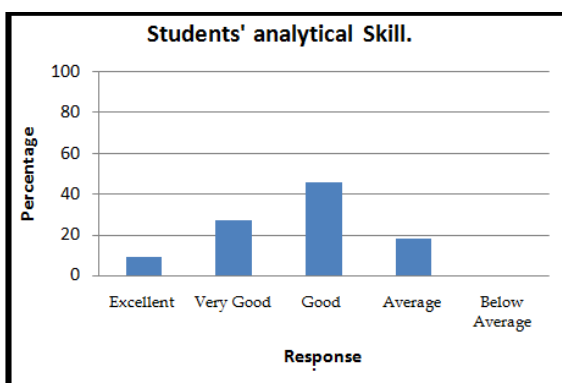

EMPLOYERS' FEEDBACK (2018-2019)

Pijush Pal Roy
DIRECTOR
Dr. B. C. Roy Engineering College
DURGAPUR

 Pijush Pal Roy
 DIRECTOR
 Dr. B. C. Roy Engineering College
 DURGAPUR

Pijush Pal Roy
DIRECTOR
Dr. B. C. Roy Engineering College
DURGAPUR