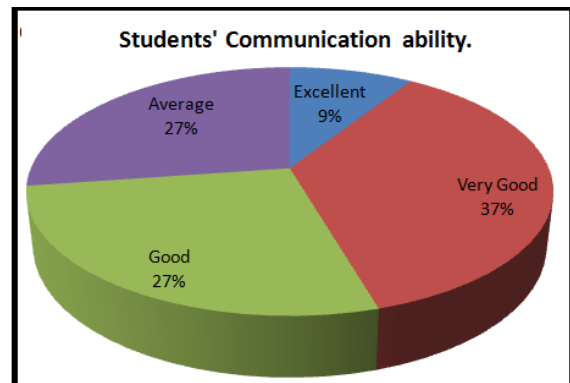

EMPLOYERS' FEEDBACK (2018-2019)

Pijush Pal Roy
DIRECTOR
Dr. B. C. Roy Engineering College
DURGAPUR

 Pijush Pal Roy
 DIRECTOR
 Dr. B. C. Roy Engineering College
 DURGAPUR

Pijush Pal Roy
DIRECTOR
Dr. B. C. Roy Engineering College
DURGAPUR