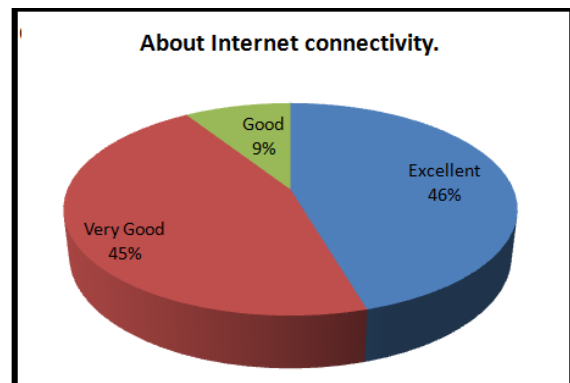

EMPLOYERS' FEEDBACK (2018-2019)

Pijush Pal Roy
DIRECTOR
Dr. B. C. Roy Engineering College
DURGAPUR

 Pijush Pal Roy
 DIRECTOR
 Dr. B. C. Roy Engineering College
 DURGAPUR

Pijush Pal Roy
DIRECTOR
Dr. B. C. Roy Engineering College
DURGAPUR