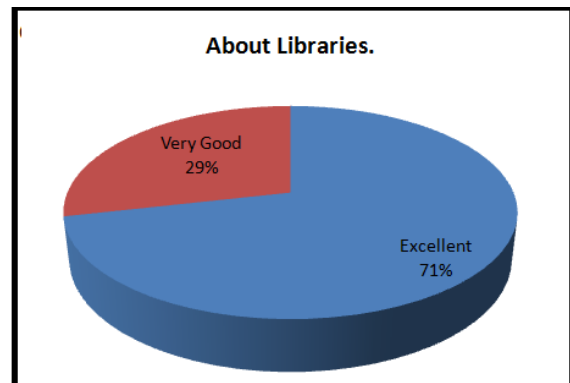

EMPLOYERS' FEEDBACK (2018-2019)

Pijush Pal Roy
DIRECTOR
Dr. B. C. Roy Engineering College
DURGAPUR

 Pijush Pal Roy
 DIRECTOR
 Dr. B. C. Roy Engineering College
 DURGAPUR

Pijush Pal Roy
DIRECTOR
Dr. B. C. Roy Engineering College
DURGAPUR