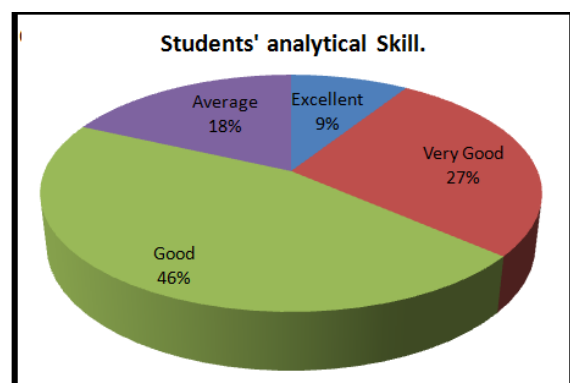

EMPLOYERS' FEEDBACK (2018-2019)

Pijush Pal Roy
DIRECTOR
Dr. B. C. Roy Engineering College
DURGAPUR

 Pijush Pal Roy
 DIRECTOR
 Dr. B. C. Roy Engineering College
 DURGAPUR

Pijush Pal Roy
DIRECTOR
Dr. B. C. Roy Engineering College
DURGAPUR