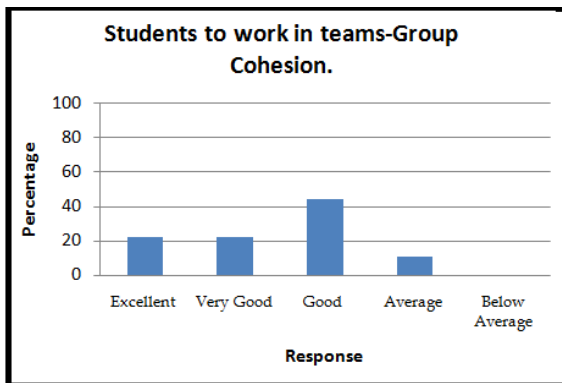

EMPLOYERS' FEEDBACK (2018-2019)

Pijush Pal Roy
DIRECTOR
Dr. B. C. Roy Engineering College
DURGAPUR

 Pijush Pal Roy
 DIRECTOR
 Dr. B. C. Roy Engineering College
 DURGAPUR

Pijush Pal Roy
DIRECTOR
Dr. B. C. Roy Engineering College
DURGAPUR