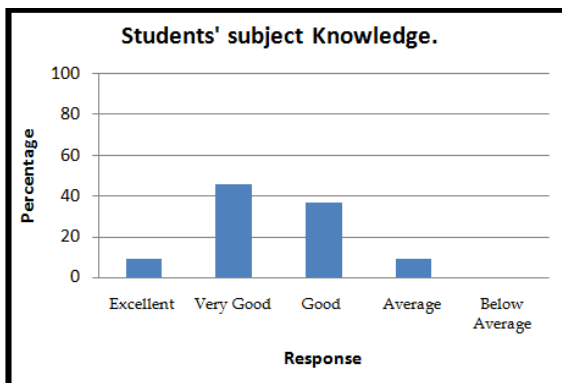

EMPLOYERS' FEEDBACK (2018-2019)

Pijush Pal Roy
DIRECTOR
Dr. B. C. Roy Engineering College
DURGAPUR

 Pijush Pal Roy
 DIRECTOR
 Dr. B. C. Roy Engineering College
 DURGAPUR

Pijush Pal Roy
DIRECTOR
Dr. B. C. Roy Engineering College
DURGAPUR