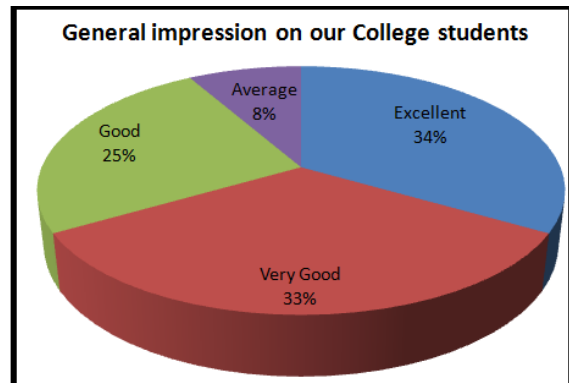

EMPLOYERS' FEEDBACK (2018-2019)

Pijush Pal Roy
DIRECTOR
Dr. B. C. Roy Engineering College
DURGAPUR

 Pijush Pal Roy
 DIRECTOR
 Dr. B. C. Roy Engineering College
 DURGAPUR

Pijush Pal Roy
DIRECTOR
Dr. B. C. Roy Engineering College
DURGAPUR