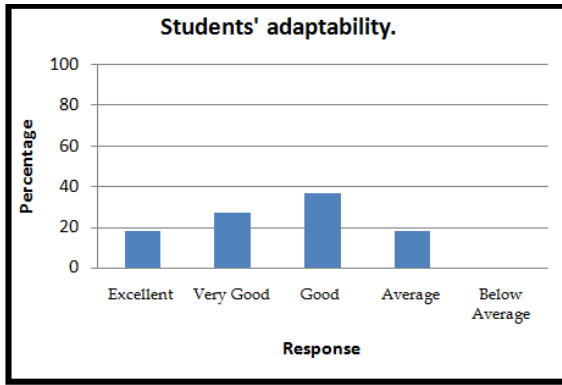

EMPLOYERS' FEEDBACK (2018-2019)

Pijush Pal Roy
DIRECTOR
Dr. B. C. Roy Engineering College
DURGAPUR

 Pijush Pal Roy
 DIRECTOR
 Dr. B. C. Roy Engineering College
 DURGAPUR

Pijush Pal Roy
DIRECTOR
Dr. B. C. Roy Engineering College
DURGAPUR