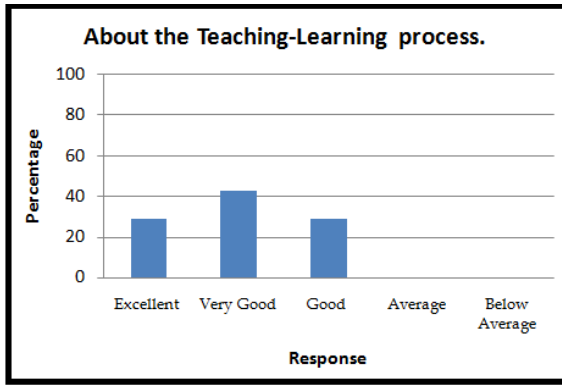

EMPLOYERS' FEEDBACK (2018-2019)

Pijush Pal Roy
DIRECTOR
Dr. B. C. Roy Engineering College
DURGAPUR

 Pijush Pal Roy
 DIRECTOR
 Dr. B. C. Roy Engineering College
 DURGAPUR

Pijush Pal Roy
DIRECTOR
Dr. B. C. Roy Engineering College
DURGAPUR