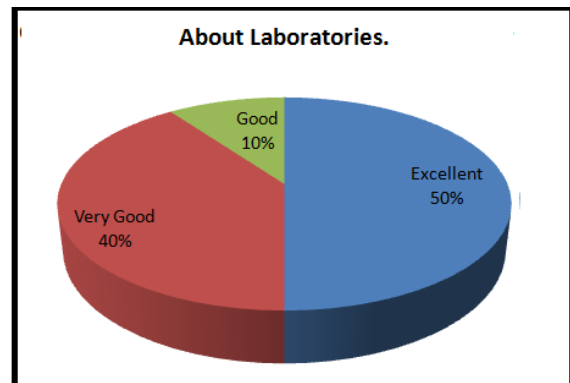

EMPLOYERS' FEEDBACK (2018-2019)

Pijush Pal Roy
DIRECTOR
Dr. B. C. Roy Engineering College
DURGAPUR

 Pijush Pal Roy
 DIRECTOR
 Dr. B. C. Roy Engineering College
 DURGAPUR

Pijush Pal Roy
DIRECTOR
Dr. B. C. Roy Engineering College
DURGAPUR