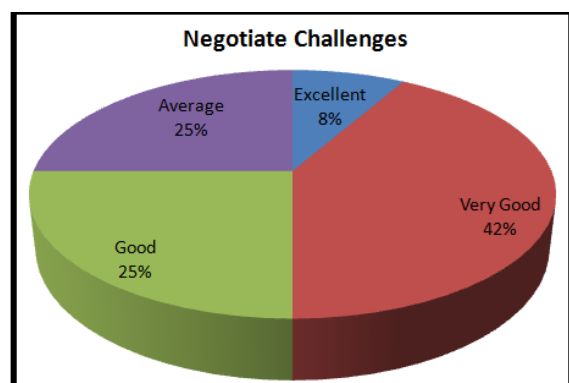

EMPLOYERS' FEEDBACK (2018-2019)

Pijush Pal Roy
DIRECTOR
Dr. B. C. Roy Engineering College
DURGAPUR

 Pijush Pal Roy
 DIRECTOR
 Dr. B. C. Roy Engineering College
 DURGAPUR

Pijush Pal Roy
DIRECTOR
Dr. B. C. Roy Engineering College
DURGAPUR