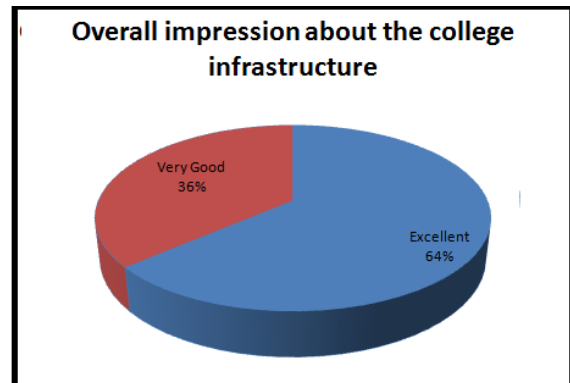

EMPLOYERS' FEEDBACK (2018-2019)

Pijush Pal Roy
DIRECTOR
Dr. B. C. Roy Engineering College
DURGAPUR

 Pijush Pal Roy
 DIRECTOR
 Dr. B. C. Roy Engineering College
 DURGAPUR

Pijush Pal Roy
DIRECTOR
Dr. B. C. Roy Engineering College
DURGAPUR