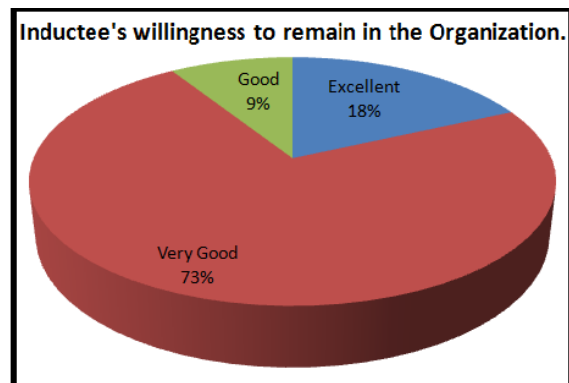

EMPLOYERS' FEEDBACK (2018-2019)

Pijush Pal Roy
DIRECTOR
Dr. B. C. Roy Engineering College
DURGAPUR

 Pijush Pal Roy
 DIRECTOR
 Dr. B. C. Roy Engineering College
 DURGAPUR

Pijush Pal Roy
DIRECTOR
Dr. B. C. Roy Engineering College
DURGAPUR