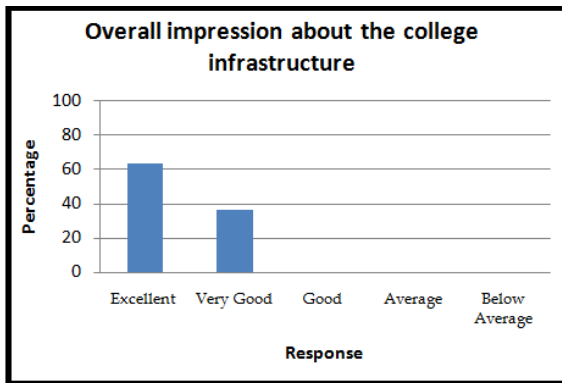

EMPLOYERS' FEEDBACK (2018-2019)

Pijush Pal Roy
DIRECTOR
Dr. B. C. Roy Engineering College
DURGAPUR

 Pijush Pal Roy
 DIRECTOR
 Dr. B. C. Roy Engineering College
 DURGAPUR

Pijush Pal Roy
DIRECTOR
Dr. B. C. Roy Engineering College
DURGAPUR