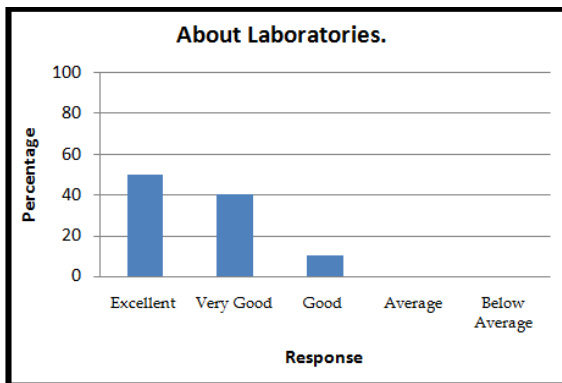

EMPLOYERS' FEEDBACK (2018-2019)

Pijush Pal Roy
DIRECTOR
Dr. B. C. Roy Engineering College
DURGAPUR

 Pijush Pal Roy
 DIRECTOR
 Dr. B. C. Roy Engineering College
 DURGAPUR

Pijush Pal Roy
DIRECTOR
Dr. B. C. Roy Engineering College
DURGAPUR