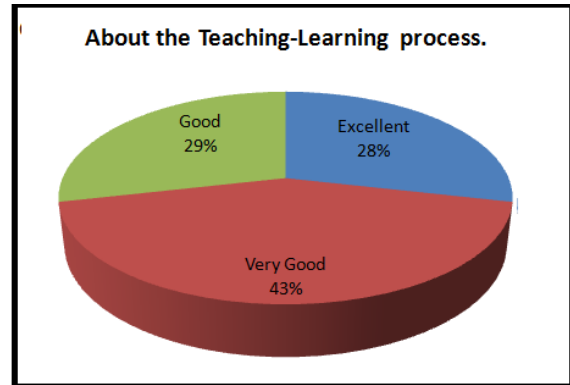

EMPLOYERS' FEEDBACK (2018-2019)

Pijush Pal Roy
DIRECTOR
Dr. B. C. Roy Engineering College
DURGAPUR

 Pijush Pal Roy
 DIRECTOR
 Dr. B. C. Roy Engineering College
 DURGAPUR

Pijush Pal Roy
DIRECTOR
Dr. B. C. Roy Engineering College
DURGAPUR